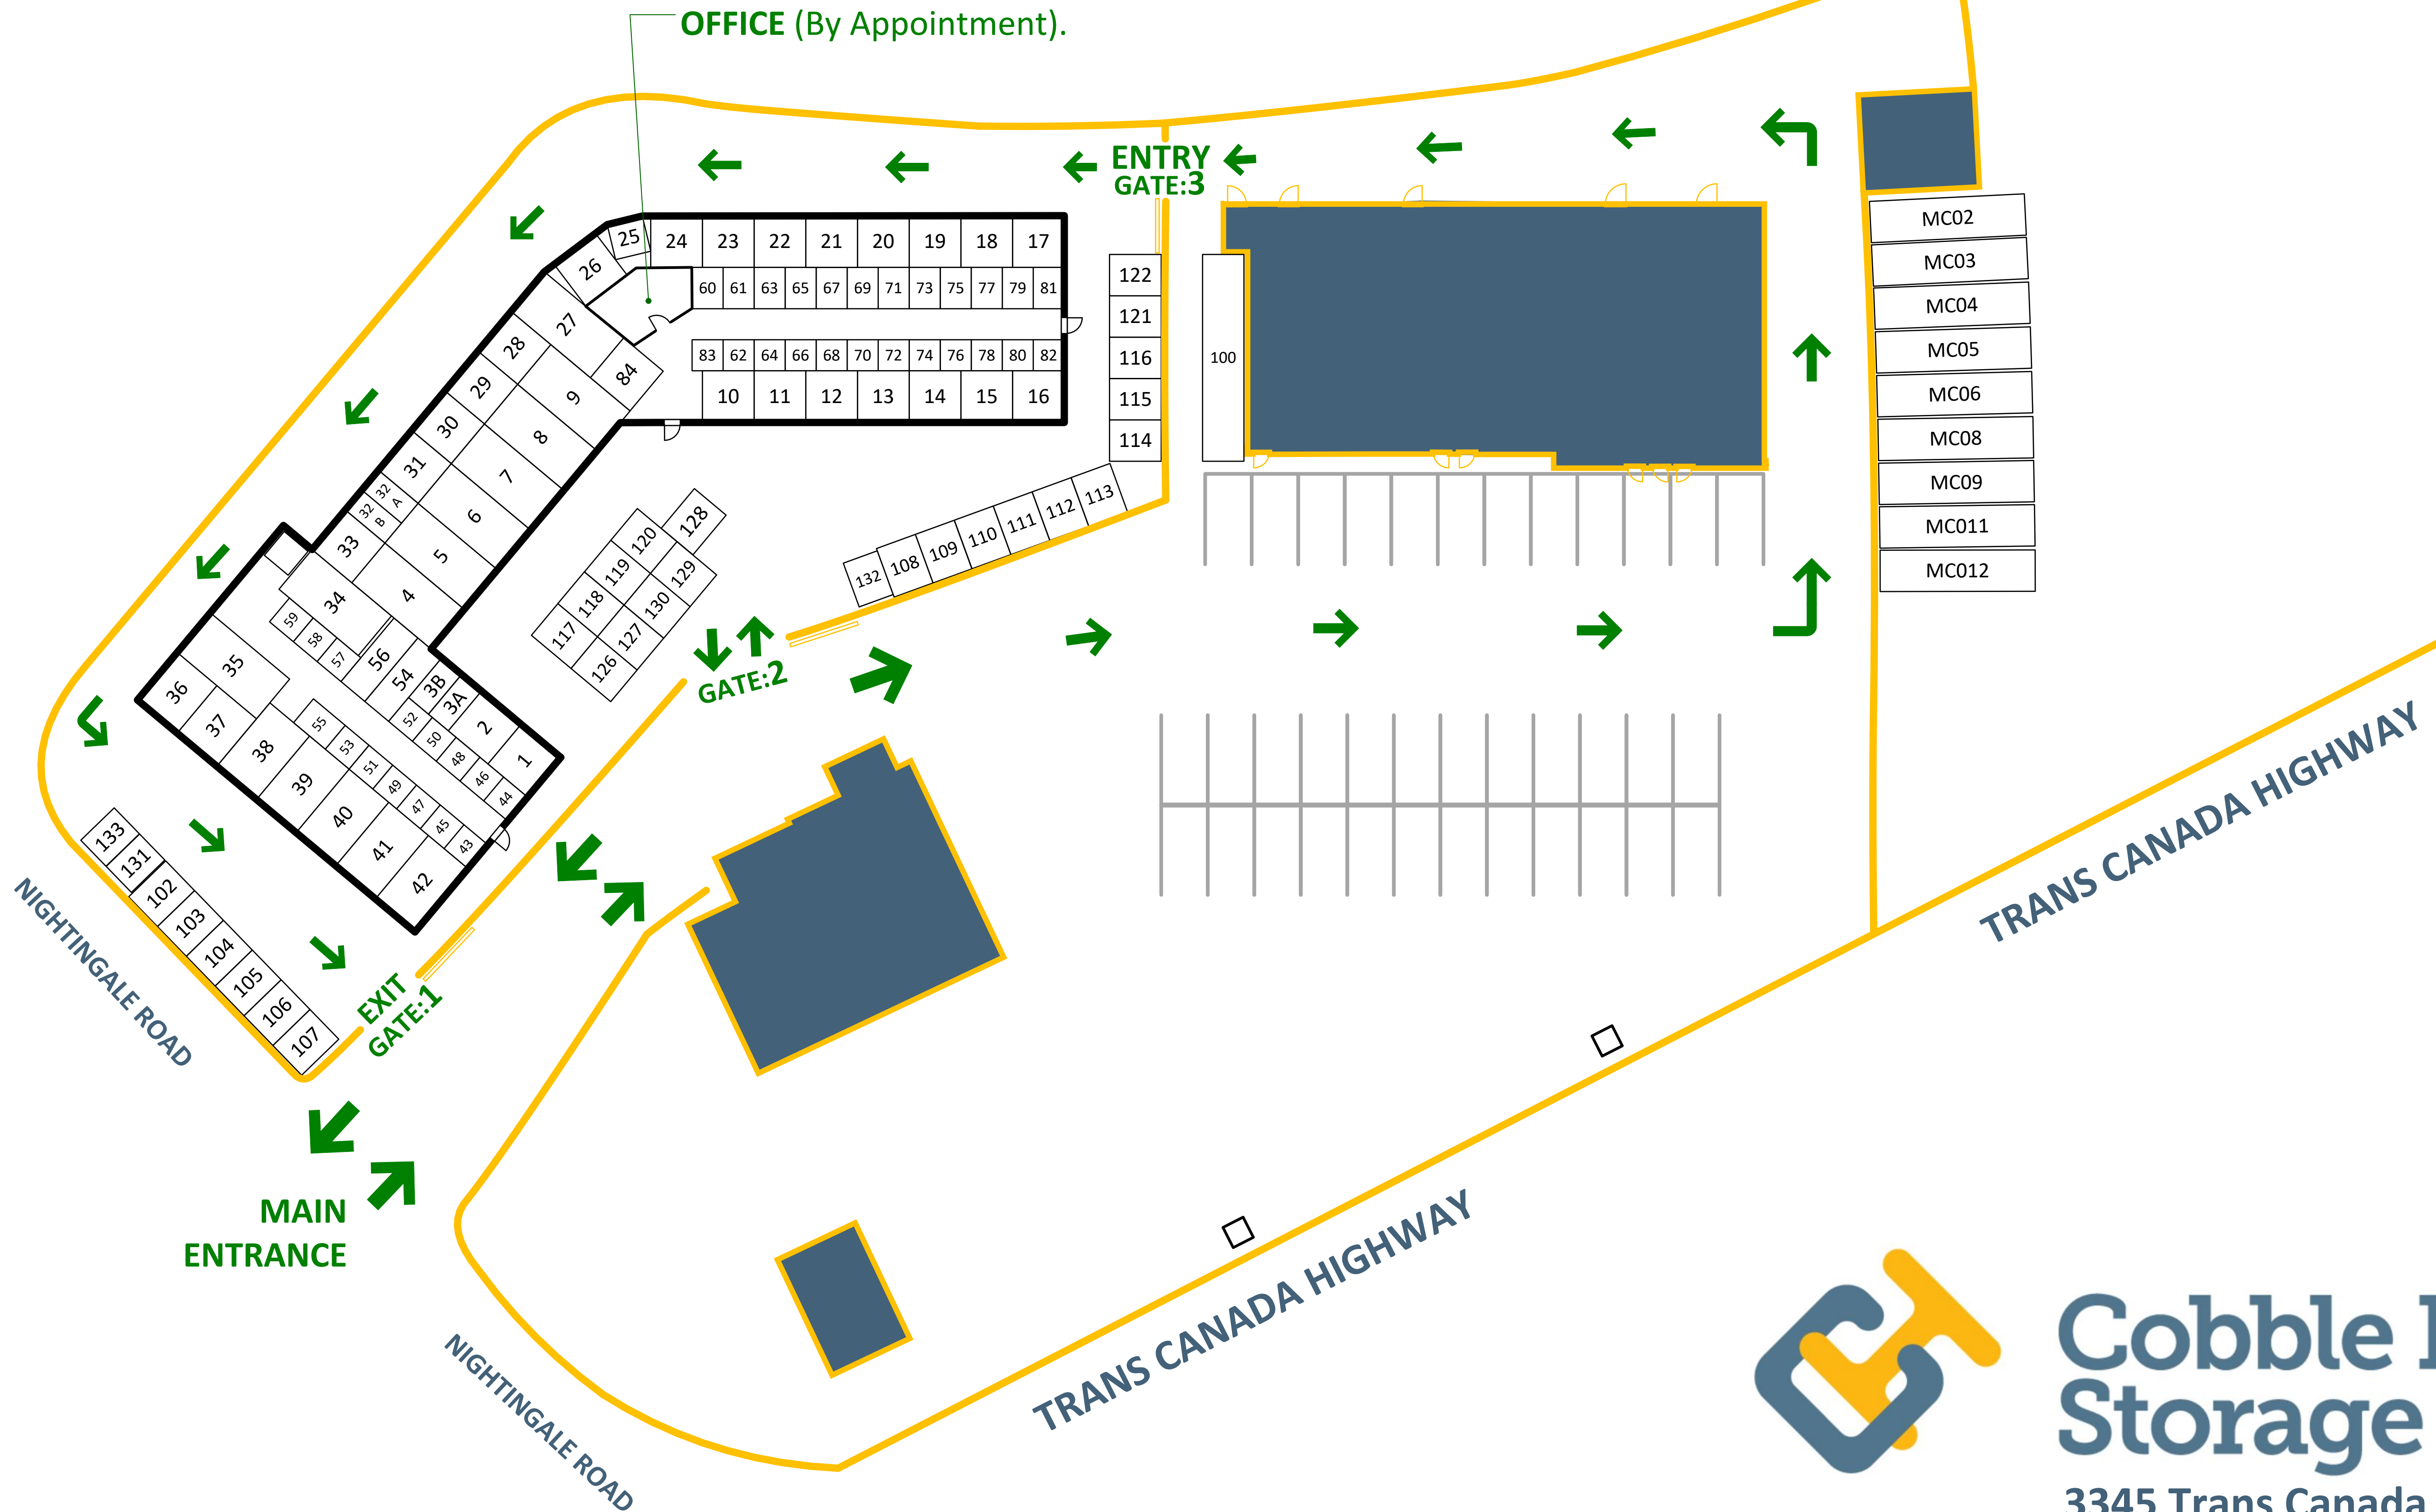

SITE PLAN

Cobble Hill Storage

3345 Trans Canada Highway